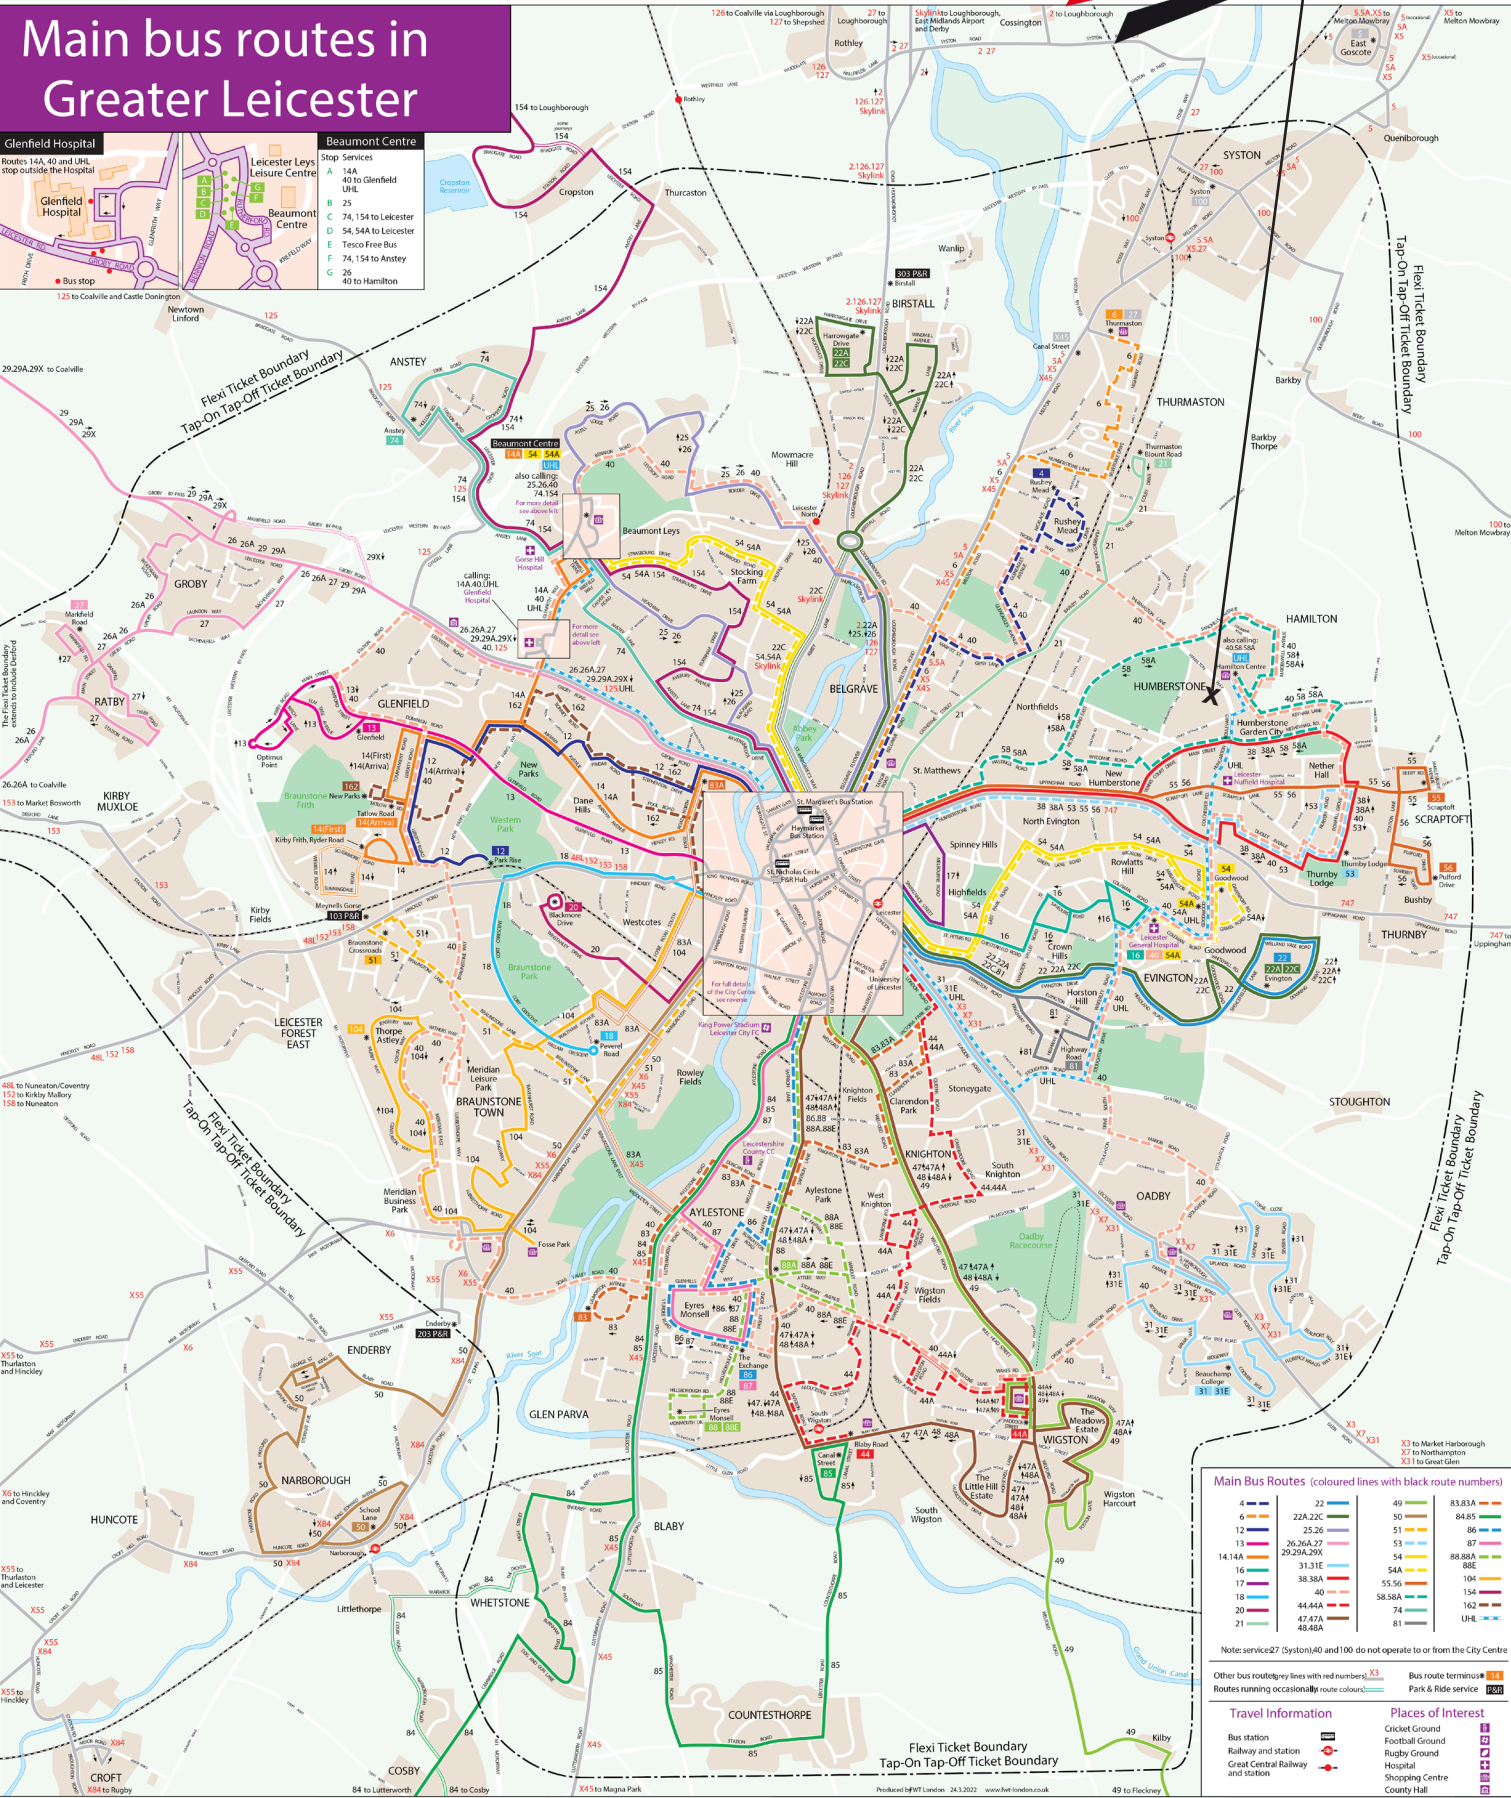

Main bus routes in Greater Leicester

Glenfield Hospital
Routes: 14A, 40 and UHL stop outside the Hospital

Beaumont Centre
Stop Services:
A 14A
40 to Glenfield UHL
B 25
C 74, 154 to Leicester
D 54, 54A to Leicester
E Tesco Free Bus
F 74, 154 to Anstey
G 40 to Hamilton

To plan your journey, go to: Choose How You Move